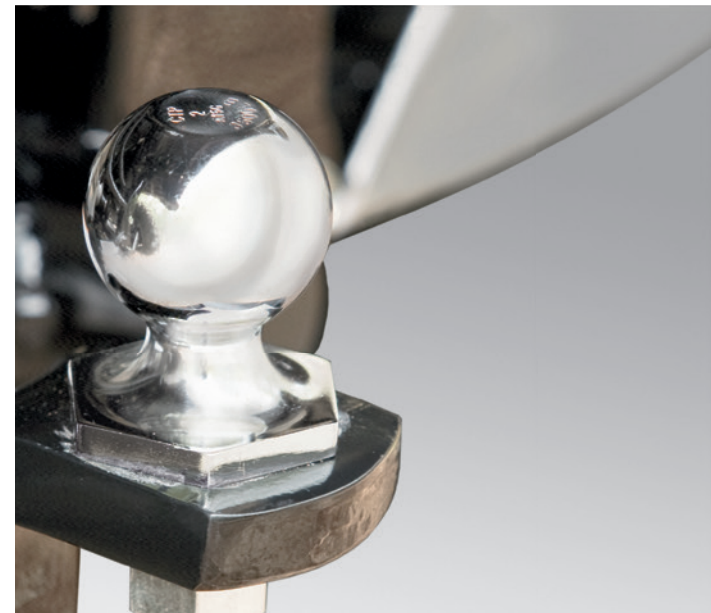

Accepts 1 7/8" Hitch ball.

RECEIVER HITCH PLUG

Part Number: 08L90-HL1-300B

Heavy-duty, weather resistant rubber plug helps keep dirt and water out of hitch receptacle.

HITCH BALL

Part Number: 08L90-HL1-300C