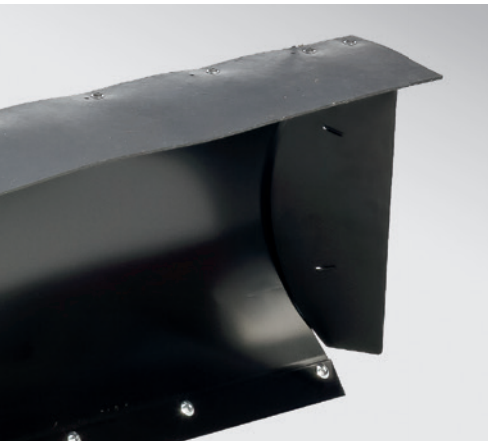

TOP SNOW FLAP

Part Number: CB67510

Application: FM-FPM-FPA

Assists to contain light powder snow.